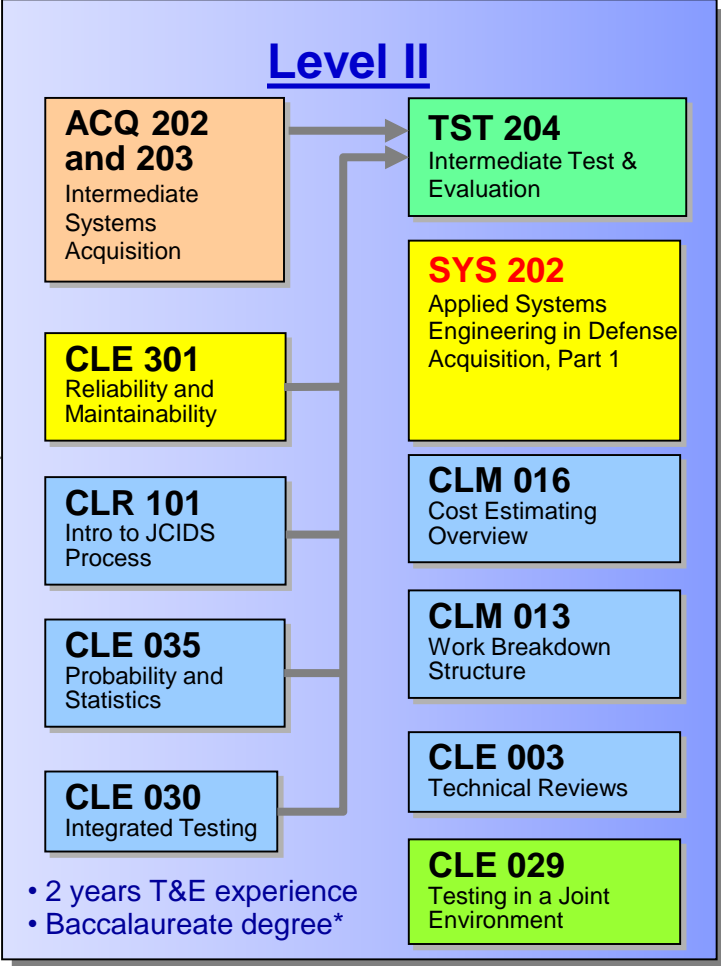

www.DAU.mil

Foundational Learning

Workflow Learning

Performance Learning

David Pearson
Director, Engineering and Technology Center
October 5, 2016

T&E Training Requirements (FY 2016)

T&E

Engineering

Acquisition

other career fields

→ = prerequisite