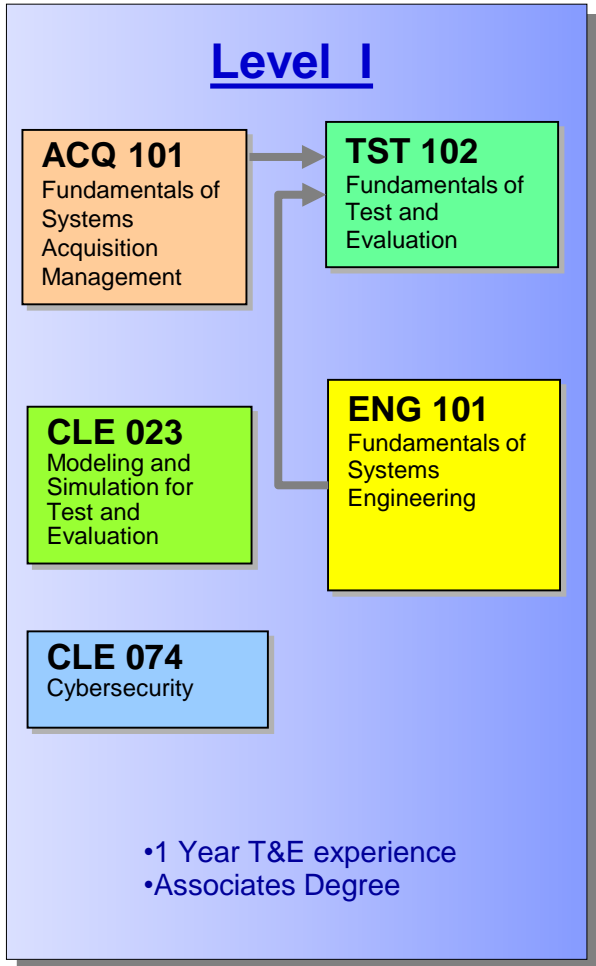

www.DAU.mil

Foundational Learning

Workflow Learning

Performance Learning

David Pearson
Director, Engineering and Technology Center
October 5, 2016

T&E Training Requirements (FY 2016)

T&E

Engineering

Acquisition

other career fields

→ = prerequisite