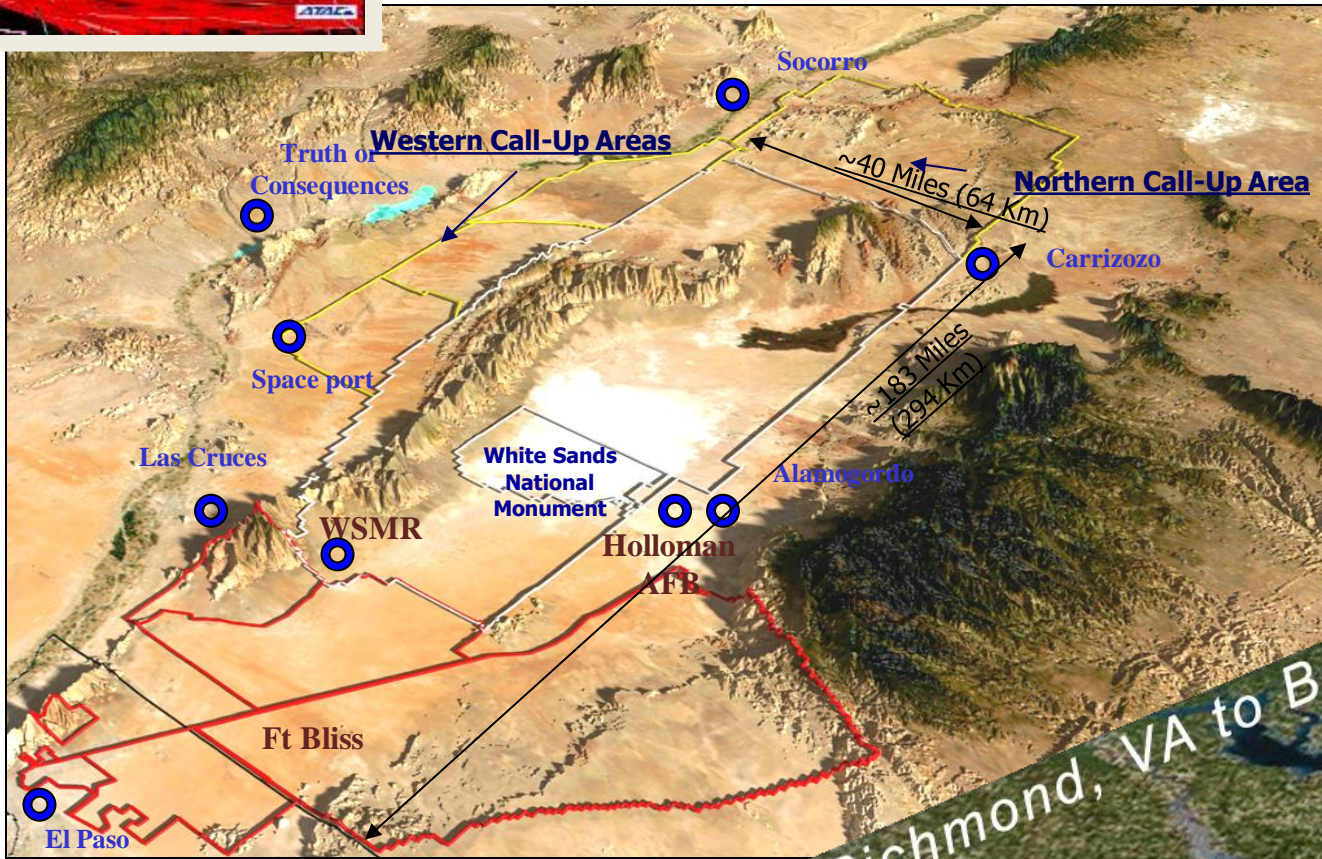

**Commercial Air Traffic routes
around WSMR**

Regional Area of Operations Primary Land & Terrain

- White Sands owns 3,200 sq. miles (5,149 sq. kilometers)
- Lease agreements add 2,343 sq. miles (3,771 sq. kilometers)
- Partner with Ft. Bliss add 1,562 sq. miles (2,514 sq. kilometers)

Total Land Space
7,619 sq. Miles
(19,732 sq. km)